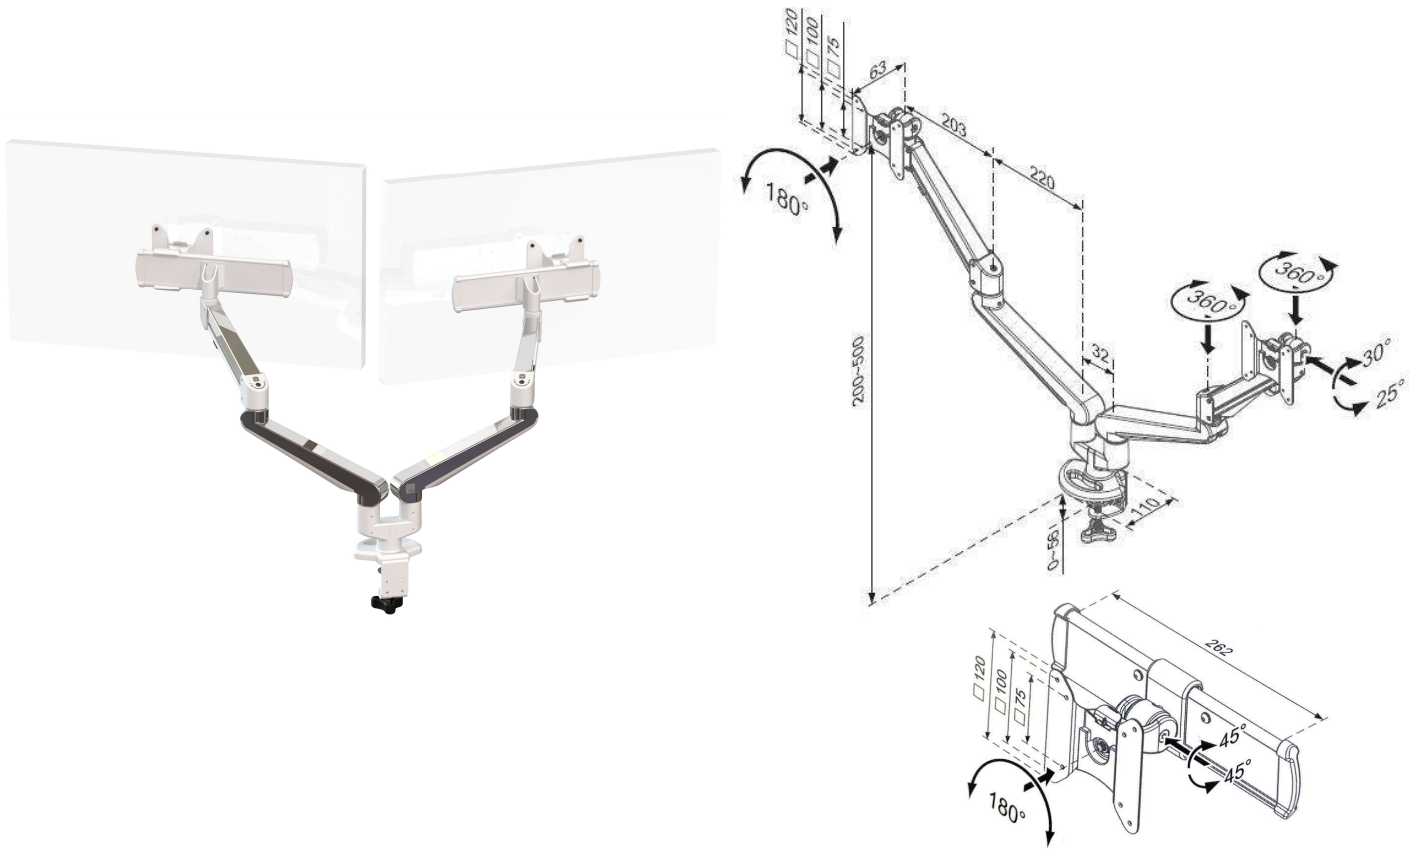

Ascend dual gas arm with width adjuster and standard clamp

Product Specification

Product code	CMS2639C – white polished
Weight capacity	From 3 – 8kg per arm
Height adjustment range	200mm – 500mm from desk top
Max forward extension	486mm
Width adjuster	262mm
VESA	75mm & 100mm VESA compliant
Movement	Height adjustment, tilt, swivel, rotation and reach

Additional Information

- Clamp for 16mm to 55mm desktops
- Integral cable management
- 2 screen gas assisted height adjustment
- Lockable quick release VESA function
- 180° anti rotation feature
- Over 90% of the aluminium alloy content is recycled